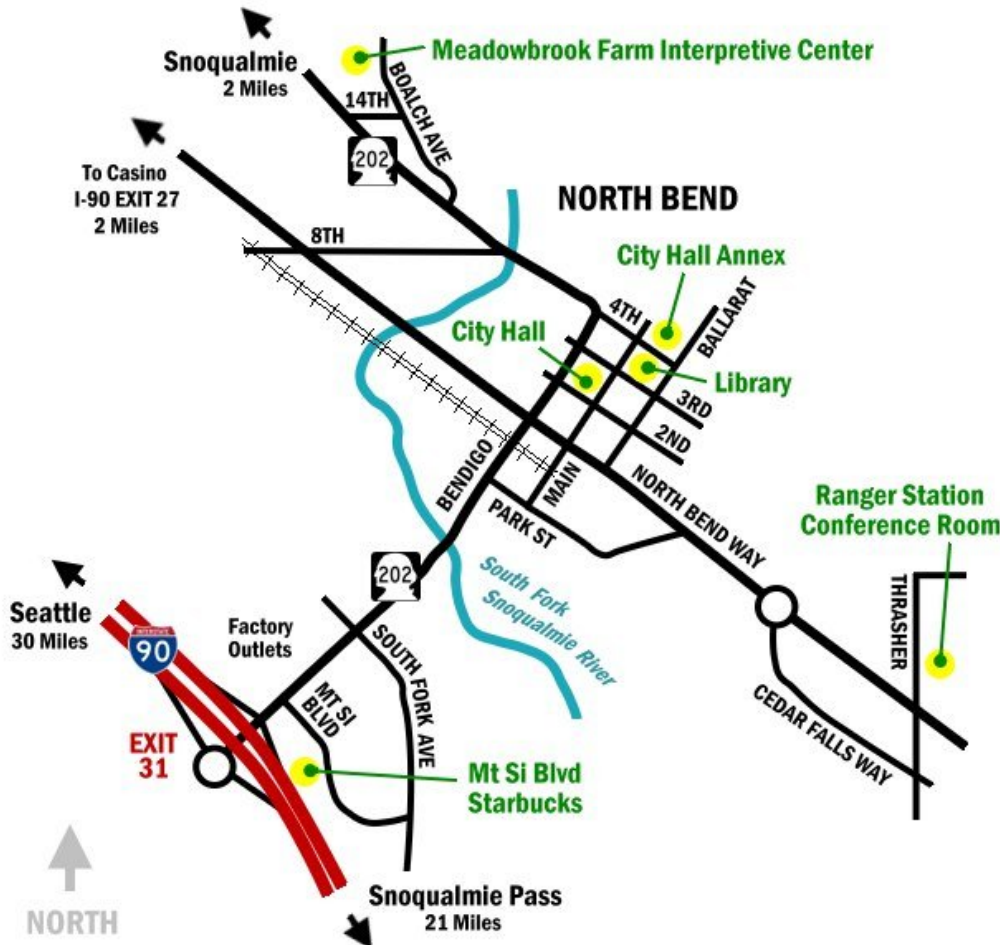

Upper Snoqualmie Valley  
Elk Management Group

Post Office Box 700, North Bend WA 98045  
SNOQUALMIEVALLEYELK.ORG

MEADOWBROOK FARM INTERPRETIVE CENTER

1711 Boalch Avenue Northwest, North Bend WA 98045

FROM INTERSTATE 90

Take EXIT 31 and follow signs to WESTBOUND State Route 202.  
Follow State Route 202 through North Bend and one mile past downtown to Boalch Avenue.  
Turn RIGHT onto Boalch Avenue.  
Follow Boalch Avenue one half mile. The interpretive center is on the LEFT.

FROM SNOQUALMIE AND POINTS NORTH

Follow State Route 202 one mile past the signal at Meadowbrook Way and beyond the large fields to the first cross street which is Fourteenth Street.

Turn LEFT onto Fourteenth Street.

Turn LEFT at the end of Fourteenth Street onto Boalch Avenue.

Follow Boalch Avenue north one quarter mile. The interpretive center is on the LEFT.