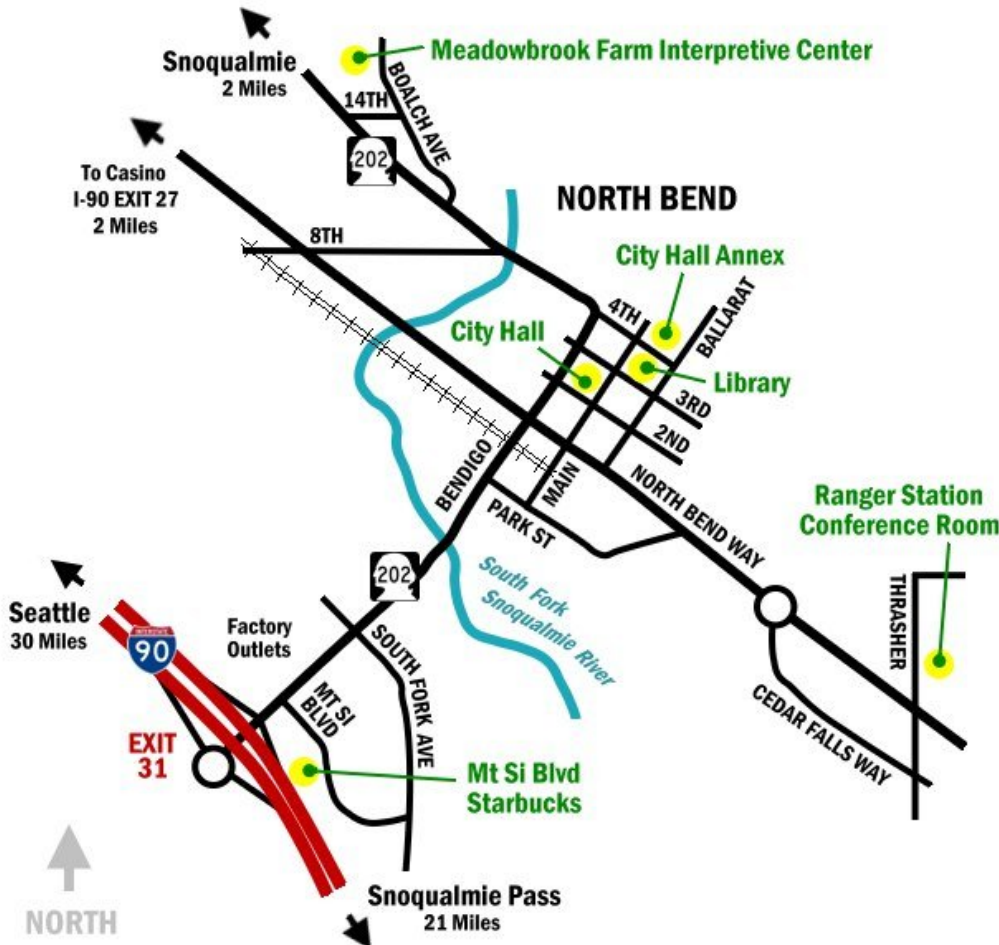

## Driving Directions For MEADOWBROOK FARM INTERPRETIVE CENTER

1711 Boalch Avenue Northwest, North Bend WA 98045

### FROM INTERSTATE 90

Take EXIT 31 and follow signs to WESTBOUND State Route 202.  
Follow State Route 202 through North Bend and one mile past downtown to Boalch Avenue.  
Turn RIGHT onto Boalch Avenue.  
Follow Boalch Avenue one half mile. The interpretive center is on the LEFT.

### FROM SNOQUALMIE AND POINTS NORTH

Follow State Route 202 one mile past the signal at Meadowbrook Way and beyond the large fields to the first cross street which is Fourteenth Street.

Turn LEFT onto Fourteenth Street.

Turn LEFT at the end of Fourteenth Street onto Boalch Avenue.

Follow Boalch Avenue north one quarter mile. The interpretive center is on the LEFT.