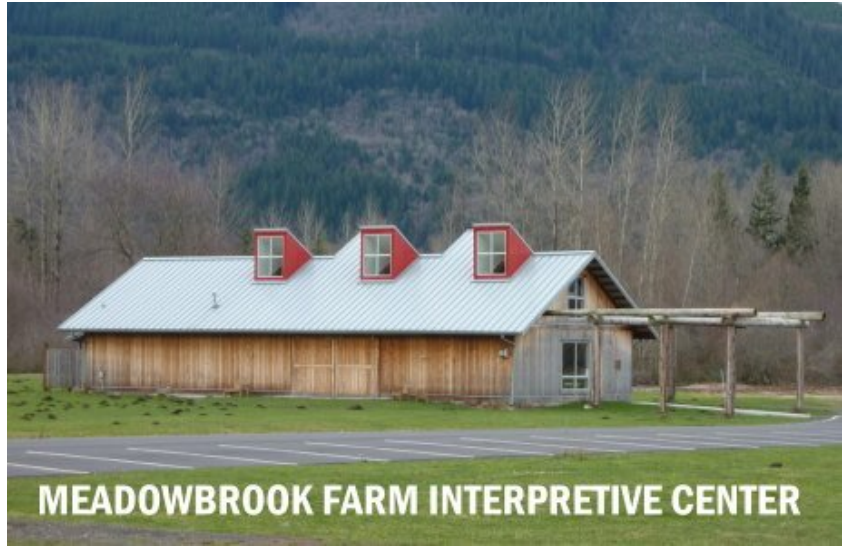

Upper Snoqualmie Valley  
Elk Management Group

Post Office Box 700, North Bend WA 98045  
SNOQUALMIEVALLEYELK.ORG

MEADOWBROOK FARM INTERPRETIVE CENTER

## Driving Directions For MEADOWBROOK FARM INTERPRETIVE CENTER

1711 Boalch Avenue Northwest, North Bend WA 98045