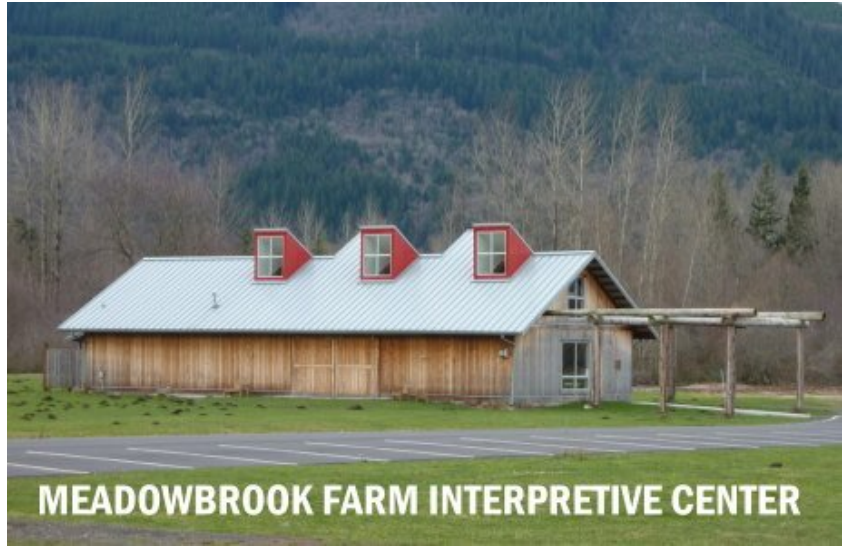

Upper Snoqualmie Valley  
Elk Management Group

Post Office Box 700, North Bend WA 98045  
SNOQUALMIEVALLEYELK.ORG

MEADOWBROOK FARM INTERPRETIVE CENTER

1711 Boalch Avenue Northwest, North Bend WA 98045

FROM INTERSTATE 90

Take EXIT 31 and follow signs to WESTBOUND State Route 202.  
Follow State Route 202 through North Bend and one mile past downtown to Boalch Avenue.  
Turn RIGHT onto Boalch Avenue.  
Follow Boalch Avenue one half mile. The interpretive center is on the LEFT.