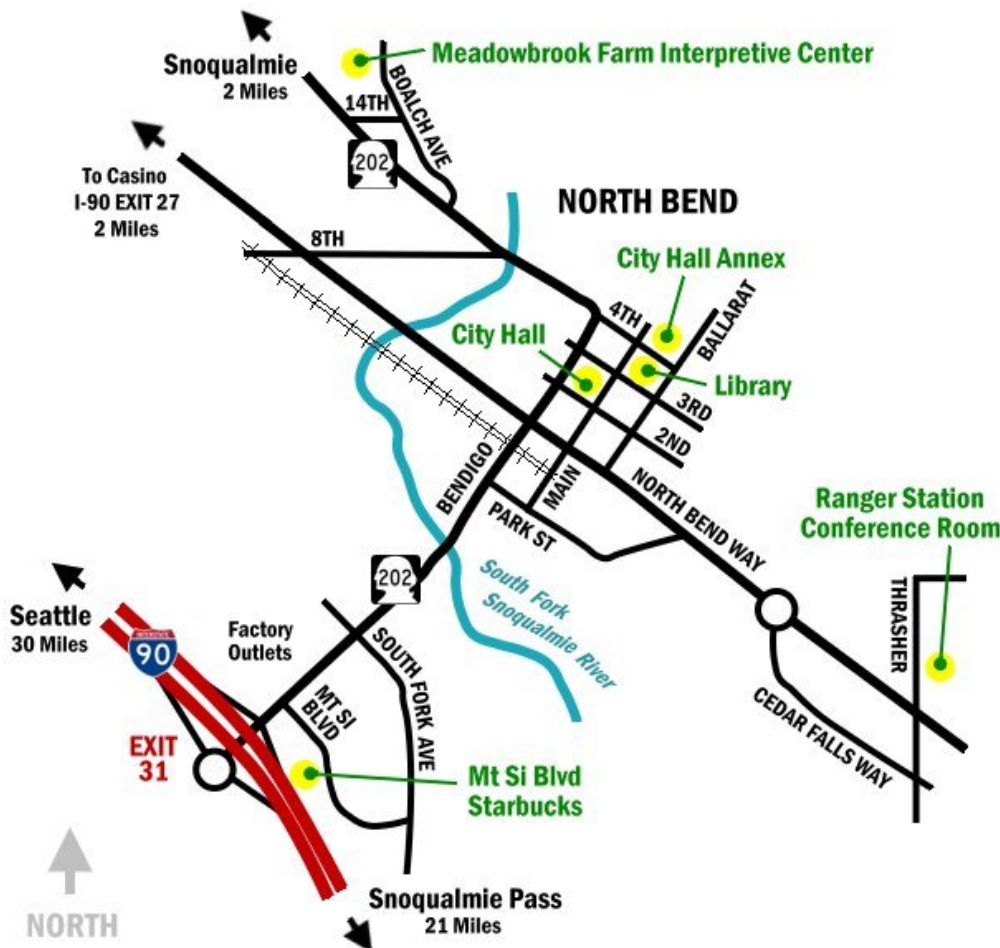

## Upper Snoqualmie Valley Elk Management Group

Post Office Box 700, North Bend WA 98045  
SNOQUALMIEVALLEYELK.ORG

**MT SI BLVD STARBUCKS  
NORTH BEND**

Driving Directions For

# MT SI BLVD STARBUCKS

721 Mount Si Boulevard, North Bend WA 98045

## FROM INTERSTATE 90

Take EXIT 31 and follow signs to WESTBOUND State Route 202.

Turn RIGHT at the first signal onto Mount Si Boulevard.

Turn RIGHT into the Safeway Gas Station, the Starbucks Meeting Room is adjacent to the convenience store.

## FROM SNOQUALMIE AND POINTS NORTH

Follow State Route 202 through North Bend.

Cross the RAILWAY.

Turn LEFT at the third signal after the railway onto Mount Si Blvd.

Turn RIGHT into the Safeway Gas Station, the Starbucks Meeting Room is adjacent to the convenience store.