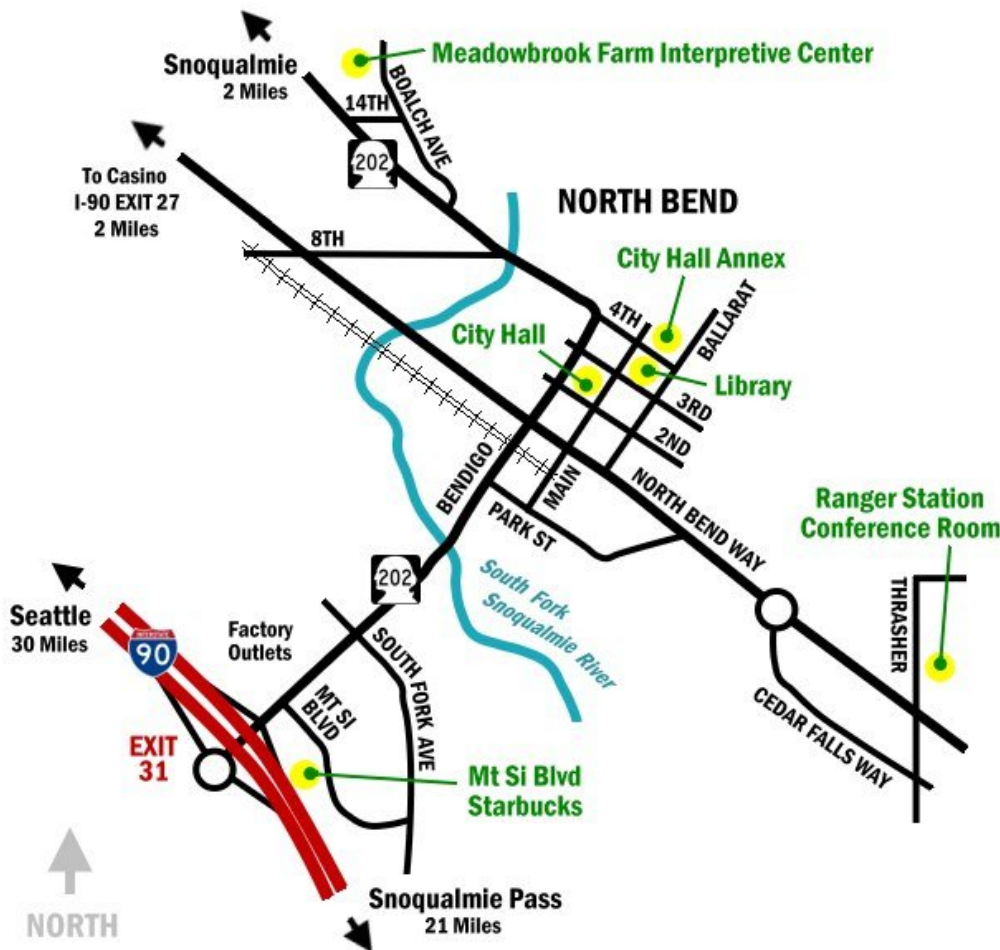

Upper Snoqualmie Valley Elk Management Group

Post Office Box 700, North Bend WA 98045
SNOQUALMIEVALLEYELK.ORG

721 Mount Si Boulevard, North Bend WA 98045

FROM INTERSTATE 90

Take EXIT 31 and follow signs to WESTBOUND State Route 202.

Turn RIGHT at the first signal onto Mount Si Boulevard.

Turn RIGHT into the Safeway Gas Station, the Starbucks Meeting Room is adjacent to the convenience store.

FROM SNOQUALMIE AND POINTS NORTH

Follow State Route 202
through North Bend.

Cross the RAILWAY.

Turn LEFT at the third
signal after the railway
onto Mount Si Blvd.

Turn RIGHT into the
Safeway Gas Station, the
Starbucks Meeting Room
is adjacent to the
convenience store.