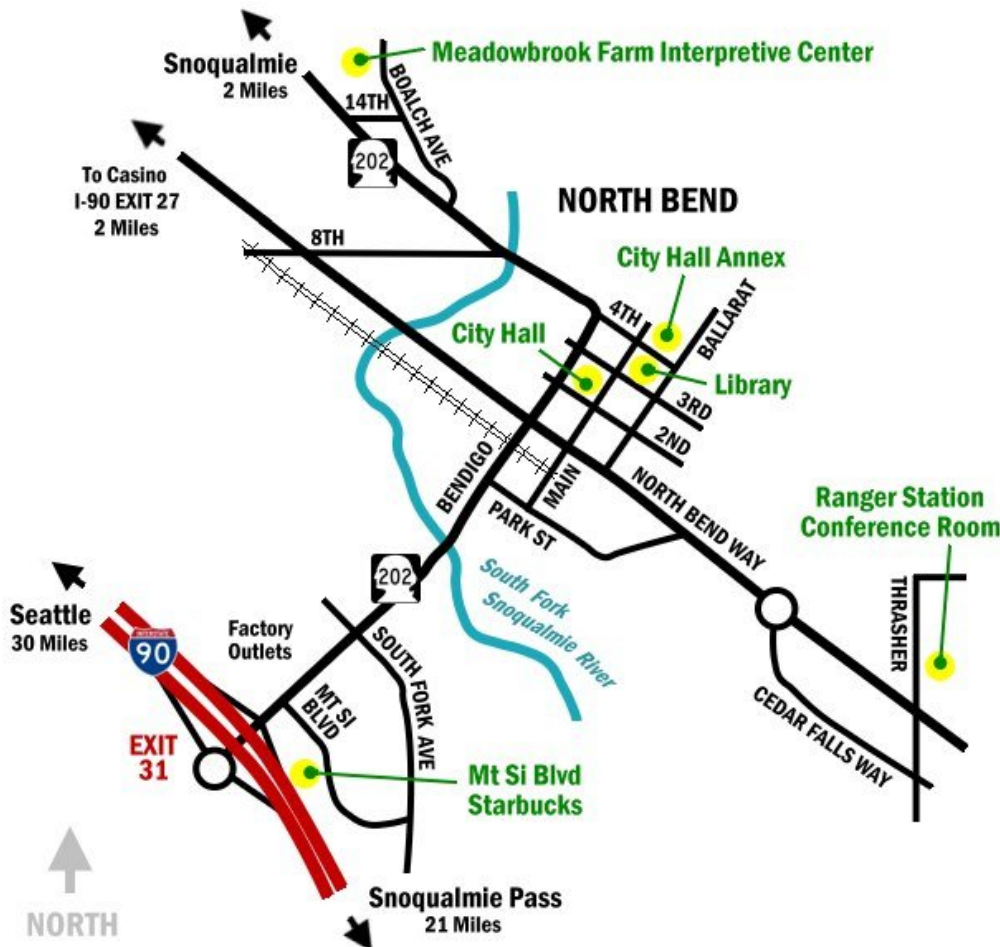

Upper Snoqualmie Valley Elk Management Group

Post Office Box 700, North Bend WA 98045
SNOQUALMIEVALLEYELK.ORG

NORTH BEND CITY HALL

211 Main Avenue North, North Bend WA 98045

Driving Directions For NORTH BEND CITY HALL

FROM INTERSTATE 90

Take EXIT 31 and follow signs to WESTBOUND State Route 202.
Follow State Route 202 (Bendigo Blvd.) through four signals and continue past downtown to Second Street.
Turn RIGHT onto Second Street.
The fire station and city hall are on the LEFT.

FROM SNOQUALMIE AND POINTS NORTH

Follow State Route 202 to North Bend.

Two blocks after the sharp right turn, turn LEFT onto Second Street.

Turn LEFT onto the first cross street which is Main Avenue.

The fire station and city hall are on the LEFT.