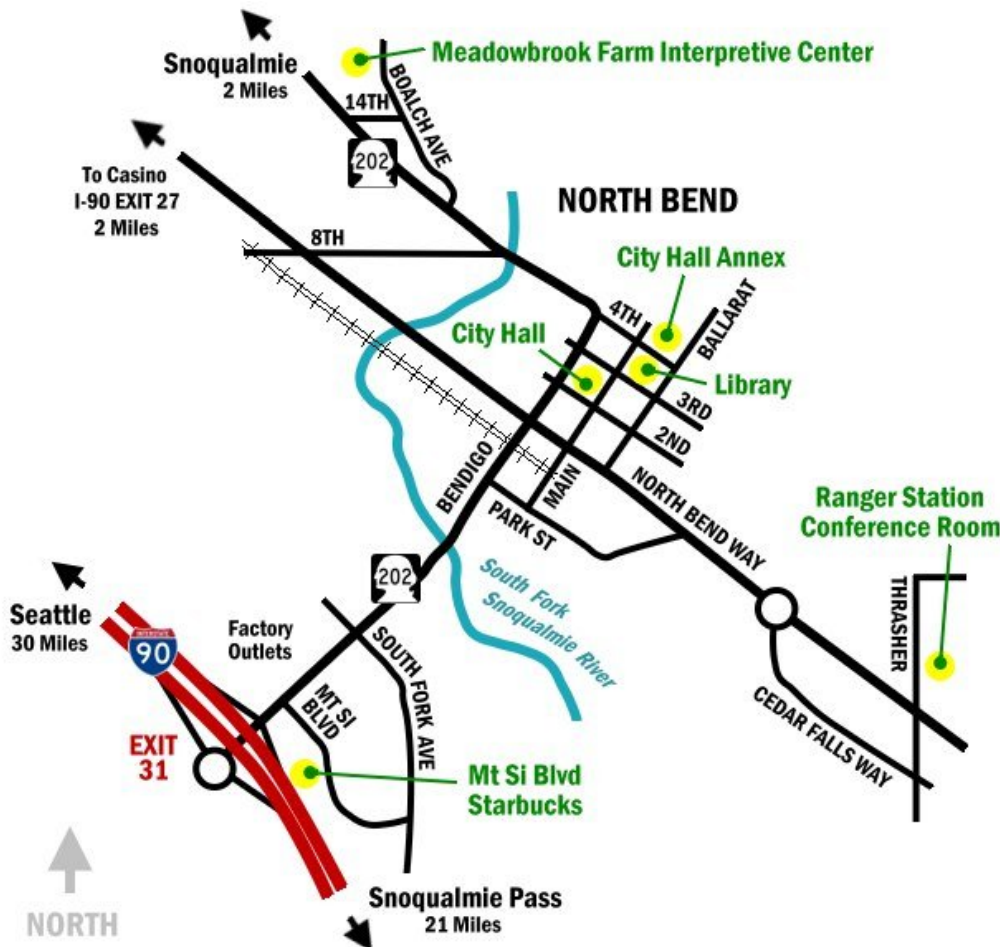

## Driving Directions For NORTH BEND CITY HALL

### FROM INTERSTATE 90

Take EXIT 31 and follow signs to WESTBOUND State Route 202.  
Follow State Route 202 (Bendigo Blvd.) through four signals and continue past downtown to Second Street.  
Turn RIGHT onto Second Street.  
The fire station and city hall are on the LEFT.

### FROM SNOQUALMIE AND POINTS NORTH

Follow State Route 202  
to North Bend.

Two blocks after the  
sharp right turn, turn  
LEFT onto Second  
Street.

Turn LEFT onto the first  
cross street which is  
Main Avenue.

The fire station and city  
hall are on the LEFT.