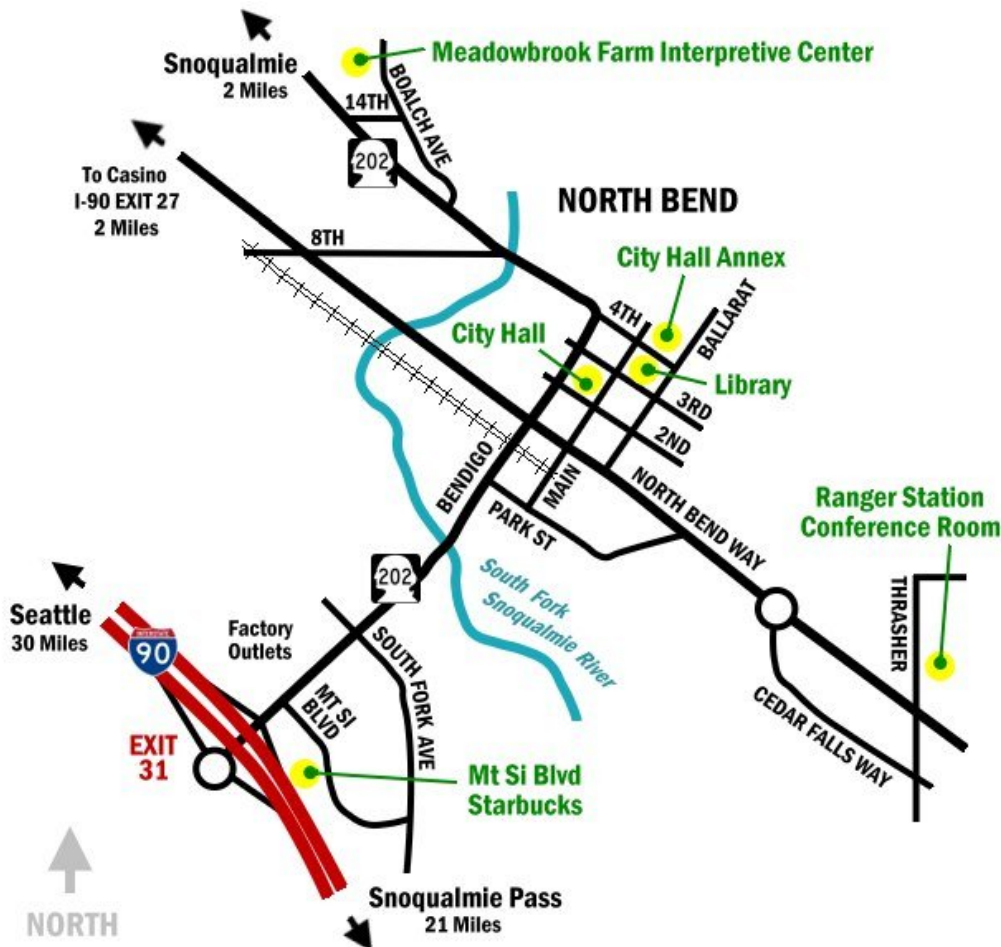

Upper Snoqualmie Valley
Elk Management Group

Post Office Box 700, North Bend WA 98045
SNOQUALMIEVALLEYELK.ORG

**NORTH BEND
LIBRARY**

Driving Directions For NORTH BEND LIBRARY

115 East Fourth Street, North Bend WA 98045

FROM INTERSTATE 90

Take EXIT 31 and follow signs to WESTBOUND State Route 202.
Follow State Route 202 (Bendigo Blvd.) through four signals and continue past downtown to Fourth Street.
The highway curves left at Fourth Street, turn RIGHT onto Fourth Street.
Cross Main Avenue, the library is on the RIGHT.

FROM SNOQUALMIE AND POINTS NORTH

Follow State Route 202
to North Bend.

One block after the
sharp right turn, turn
LEFT onto Third Street.

Turn LEFT onto the first
cross street which is
Main Avenue.

Turn RIGHT onto the
first cross street which is
Fourth Street.

The library is on the
RIGHT.