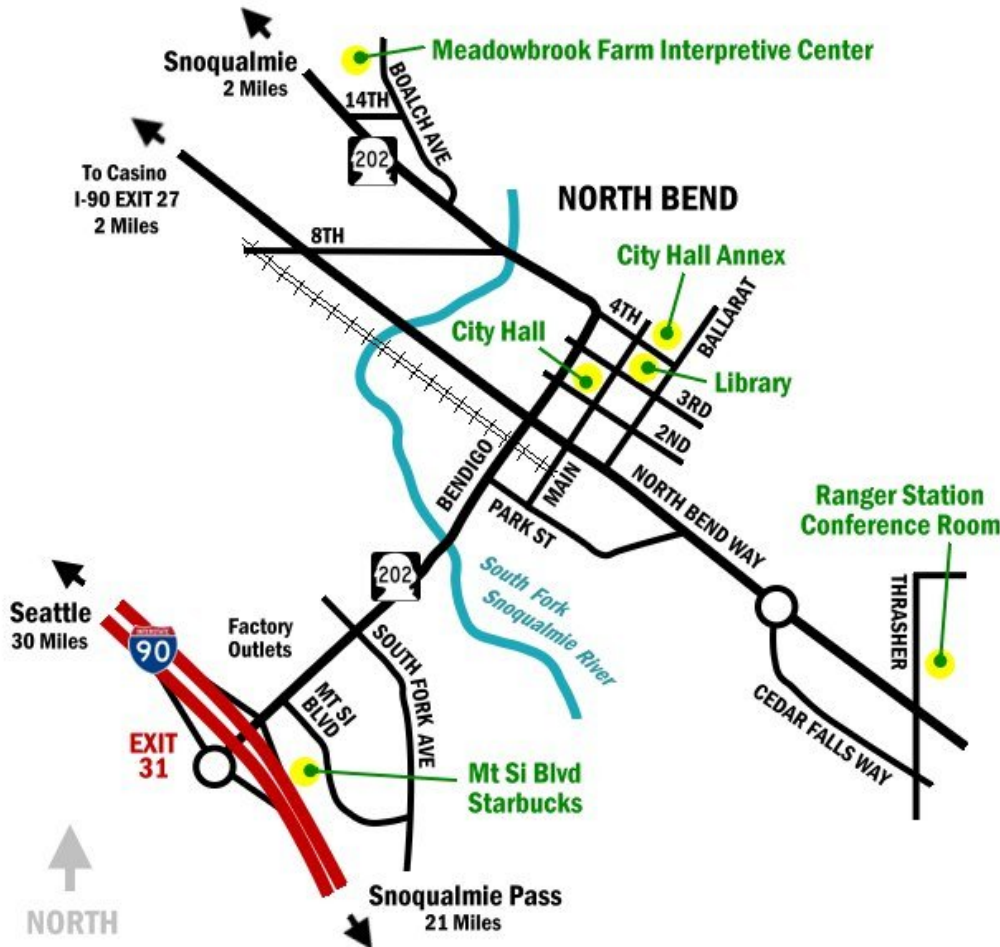

**Upper Snoqualmie Valley
Elk Management Group**

Post Office Box 700, North Bend WA 98045
SNOQUALMIEVALLEYELK.ORG

**NORTH BEND
LIBRARY**

Driving Directions For
NORTH BEND LIBRARY

115 East Fourth Street, North Bend WA 98045

FROM INTERSTATE 90

Take EXIT 31 and follow signs to WESTBOUND State Route 202.
Follow State Route 202 (Bendigo Blvd.) through four signals and continue past downtown to Fourth Street.
The highway curves left at Fourth Street, turn RIGHT onto Fourth Street.
Cross Main Avenue, the library is on the RIGHT.

**FROM SNOQUALMIE
AND POINTS NORTH**

- Follow State Route 202 to North Bend.
- One block after the sharp right turn, turn LEFT onto Third Street.
- Turn LEFT onto the first cross street which is Main Avenue.
- Turn RIGHT onto the first cross street which is Fourth Street.
- The library is on the RIGHT.